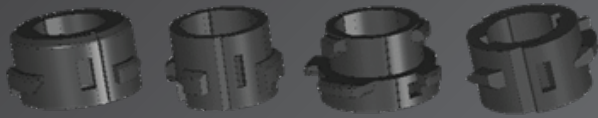

HERO

HELLA UNDERCOVER HIDEAWAY

HELLA Emergency Replacement Optics

INTRODUCING THE NEW

HERO

HELLA EMERGENCY REPLACEMENT OPTICS

HERO, The first patent pending undercover hideaway of its kind!

WHY? HERO inserts directly into the socket hole of the OE bulb. This means no more dismounting and drilling of the light chamber - say goodbye to long adhesive dry times - and it powers right from the socket, simplifying the wiring process.

SAFE

Advanced override for OE indicator function

COLORFUL

One lighthouse all 4 color choices

CONFIDENT

5 year warranty and no hassle returns

HERO

HOW'S THAT POSSIBLE, **EVERY VEHICLE USES DIFFERENT BULBS AND SOCKETS?**

HELLA has designed HERO specific vehicle adapters to provide a smooth and tight fit for a variety of vehicles.

WHAT HAPPENS WITH THE ORIGINAL BULB FUNCTION?

HERO goes above and beyond the standard concealed lighthoods by also functioning as the original indicator light. The adapters position the lighthouse in the exact place of the original bulb which always ensures equal light distribution and good visibility.

HERO can be used in almost all modern US police cars. (Ford Explorer, Chevy Tahoe, F-150 and even the new 2020 Ford Interceptor Utility).

We developed a universal plug that inserts into the original bulb socket. HERO gets the impulse directly from the vehicle.