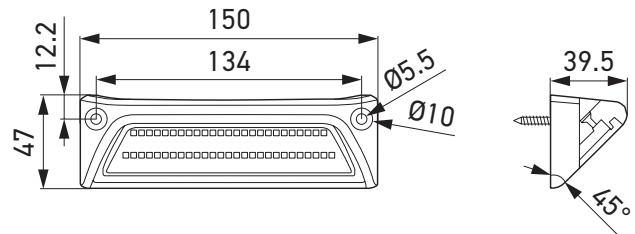

Dimensional sketch