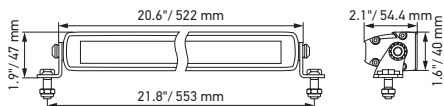

TECHNICAL DETAILS

Technical data

Version	LED Slim Lightbar				LED Double Lightbar
	20"	32"	40"	50"	21.5"
Rated voltage	Multi-voltage				
Operating voltage	10–30 V				
Current consumption	5.7–8 A (12 V) 2.8–3.9 A (24 V)	8.9–12.5 A (12 V) 4.2–6.1 A (24 V)	10.1–14.9 A (12 V) 4.9–7.8 A (24 V)	11.8–19.2 A (12 V) 5.6–10.1 A (24 V)	6.7–14.6 A (12 V) 3.5–7.2 A (24 V)
Power consumption	105 W	165 W	210 W	270 W	200 W
Light function	Spot (offroad only)				
Light source	LED				
Colour temperature	5,700 Kelvin				
Material	Aluminium, black stainless steel bracket				
Weight	1,400 g	1,780 g	2,400 g	3,000 g	2,420 g
Protection class	IP 68, IP 69K				
EMC protection	ECE-R10				
Mounting	Upright / pendant				
Connection	2,000 mm cable with open ends				
Amount of LEDs	21	33	42	54	40
Light performance (effective)	max. 6,000 lm	max. 9,000 lm	max. 12,000 lm	max. 15,000 lm	max. 11,000 lm
Application	For offroad vehicles such as 4x4's, SUV's, Pick-ups, Trucks, Buggy's, Quads				

Technical drawing

Black Magic Lightbar 20" (Slim)

Black Magic Lightbar 32" (Slim)

Black Magic Lightbar 40" (Slim)

Black Magic Lightbar 50" (Slim)

Black Magic Lightbar 21.5" (Double)

ILLUMINATION

The light distribution charts show the ranges of two lights.