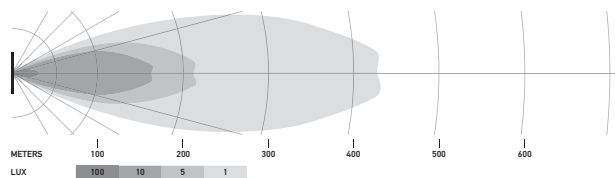

TECHNICAL DETAILS

Technical data

Version	LED Slim Lightbar				LED Double Lightbar
	20"	32"	40"	50"	21.5"
Rated voltage	Multi-voltage				
Operating voltage	10–30 V				
Current consumption	5.7–8 A (12 V) 2.8–3.9 A (24 V)	8.9–12.5 A (12 V) 4.2–6.1 A (24 V)	10.1–14.9 A (12 V) 4.9–7.8 A (24 V)	11.8–19.2 A (12 V) 5.6–10.1 A (24 V)	6.7–14.6 A (12 V) 3.5–7.2 A (24 V)
Power consumption	105 W	165 W	210 W	270 W	200 W
Light function	Spot (offroad only)				
Light source	LED				
Colour temperature	5,700 Kelvin				
Material	Aluminium, black stainless steel bracket				
Weight	1,400 g	1,780 g	2,400 g	3,000 g	2,420 g
Protection class	IP 68, IP 69K				
EMC protection	ECE-R10				
Mounting	Upright / pendant				
Connection	2,000 mm cable with open ends				
Amount of LEDs	21	33	42	54	40
Light performance (effective)	max. 6,000 lm	max. 9,000 lm	max. 12,000 lm	max. 15,000 lm	max. 11,000 lm
Application	For offroad vehicles such as 4x4's, SUV's, Pick-ups, Trucks, Buggy's, Quads				

Technical drawing

Black Magic Lightbar 20" (Slim)

Black Magic Lightbar 32" (Slim)

Black Magic Lightbar 40" (Slim)

Black Magic Lightbar 50" (Slim)

Black Magic Lightbar 21.5" (Double)

ILLUMINATION

The light distribution charts show the ranges of two lights.

Black Magic Lightbar 20", Slim

Black Magic Lightbar 32", Slim

Black Magic Lightbar 40", Slim

Black Magic Lightbar 50", Slim

Black Magic Lightbar 21.5", Double

APPLICATION EXAMPLES

Illumination shown in photo made by one: 1 x 40" Black Magic Slim Lightbar (Hood mount)