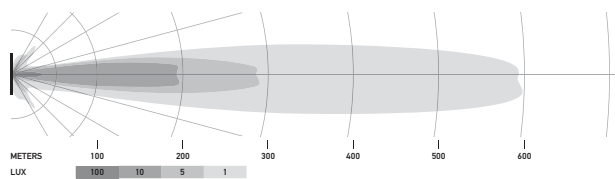

ILLUMINATION

The light distribution charts show the ranges of two lights.

APPLICATION EXAMPLES