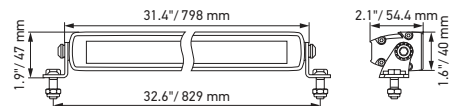

TECHNICAL DETAILS

Technical data

Version	LED Slim Lightbar				LED Double Lightbar
	20"	32"	40"	50"	21.5"
Rated voltage	Multi-voltage				
Operating voltage	10–30 V				
Current consumption	5.7–8 A (12 V) 2.8–3.9 A (24 V)	8.9–12.5 A (12 V) 4.2–6.1 A (24 V)	10.1–14.9 A (12 V) 4.9–7.8 A (24 V)	11.8–19.2 A (12 V) 5.6–10.1 A (24 V)	6.7–14.6 A (12 V) 3.5–7.2 A (24 V)
Power consumption	105 W	165 W	210 W	270 W	200 W
Light function	Spot (offroad only)				
Light source	LED				
Colour temperature	5,700 Kelvin				
Material	Aluminium, black stainless steel bracket				
Weight	1,400 g	1,780 g	2,400 g	3,000 g	2,420 g
Protection class	IP 68, IP 69K				
EMC protection	ECE-R10				
Mounting	Upright / pendant				
Connection	2,000 mm cable with open ends				
Amount of LEDs	21	33	42	54	40
Light performance (effective)	max. 6,000 lm	max. 9,000 lm	max. 12,000 lm	max. 15,000 lm	max. 11,000 lm
Application	For offroad vehicles such as 4x4's, SUV's, Pick-ups, Trucks, Buggy's, Quads				

Technical drawing

Black Magic Lightbar 20" (Slim)

Black Magic Lightbar 32" (Slim)

Black Magic Lightbar 40" (Slim)

Black Magic Lightbar 50" (Slim)

Black Magic Lightbar 21.5" (Double)

ILLUMINATION

The light distribution charts show the ranges of two lights.