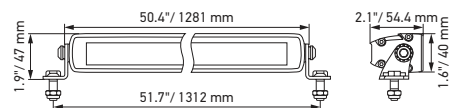

TECHNICAL DETAILS

Technical data

Version	LED Slim Lightbar				LED Double Lightbar
	20"	32"	40"	50"	21.5"
Rated voltage	Multi-voltage				
Operating voltage	10–30 V				
Current consumption	5.7–8 A (12 V) 2.8–3.9 A (24 V)	8.9–12.5 A (12 V) 4.2–6.1 A (24 V)	10.1–14.9 A (12 V) 4.9–7.8 A (24 V)	11.8–19.2 A (12 V) 5.6–10.1 A (24 V)	6.7–14.6 A (12 V) 3.5–7.2 A (24 V)
Power consumption	105 W	165 W	210 W	270 W	200 W
Light function	Spot (offroad only)				
Light source	LED				
Colour temperature	5,700 Kelvin				
Material	Aluminium, black stainless steel bracket				
Weight	1,400 g	1,780 g	2,400 g	3,000 g	2,420 g
Protection class	IP 68, IP 69K				
EMC protection	ECE-R10				
Mounting	Upright / pendant				
Connection	2,000 mm cable with open ends				
Amount of LEDs	21	33	42	54	40
Light performance (effective)	max. 6,000 lm	max. 9,000 lm	max. 12,000 lm	max. 15,000 lm	max. 11,000 lm
Application	For offroad vehicles such as 4x4's, SUV's, Pick-ups, Trucks, Buggy's, Quads				

Technical drawing

Black Magic Lightbar 20" (Slim)

Black Magic Lightbar 32" (Slim)

Black Magic Lightbar 40" (Slim)

Black Magic Lightbar 50" (Slim)

Black Magic Lightbar 21.5" (Double)

ILLUMINATION

The light distribution charts show the ranges of two lights.

Black Magic Lightbar 20", Slim

Black Magic Lightbar 32", Slim

Black Magic Lightbar 40", Slim

Black Magic Lightbar 50", Slim

Black Magic Lightbar 21.5", Double

APPLICATION EXAMPLES

Illumination shown in photo made by one: 1 x 40" Black Magic Slim Lightbar (Hood mount)