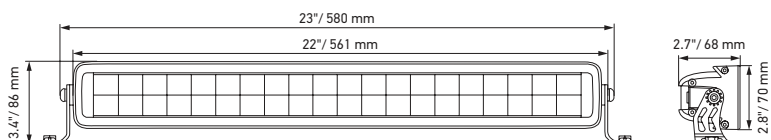

TECHNICAL DETAILS

Technical data

Version	LED Slim Lightbar				LED Double Lightbar
	20"	32"	40"	50"	21.5"
Rated voltage	Multi-voltage				
Operating voltage	10–30 V				
Current consumption	5.7–8 A (12 V) 2.8–3.9 A (24 V)	8.9–12.5 A (12 V) 4.2–6.1 A (24 V)	10.1–14.9 A (12 V) 4.9–7.8 A (24 V)	11.8–19.2 A (12 V) 5.6–10.1 A (24 V)	6.7–14.6 A (12 V) 3.5–7.2 A (24 V)
Power consumption	105 W	165 W	210 W	270 W	200 W
Light function	Spot (offroad only)				
Light source	LED				
Colour temperature	5,700 Kelvin				
Material	Aluminium, black stainless steel bracket				
Weight	1,400 g	1,780 g	2,400 g	3,000 g	2,420 g
Protection class	IP 68, IP 69K				
EMC protection	ECE-R10				
Mounting	Upright / pendant				
Connection	2,000 mm cable with open ends				
Amount of LEDs	21	33	42	54	40
Light performance (effective)	max. 6,000 lm	max. 9,000 lm	max. 12,000 lm	max. 15,000 lm	max. 11,000 lm
Application	For offroad vehicles such as 4x4's, SUV's, Pick-ups, Trucks, Buggy's, Quads				

Technical drawing

Black Magic Lightbar 20" (Slim)

Black Magic Lightbar 32" (Slim)

Black Magic Lightbar 40" (Slim)

Black Magic Lightbar 50" (Slim)

Black Magic Lightbar 21.5" (Double)

ILLUMINATION

The light distribution charts show the ranges of two lights.

Black Magic Lightbar 20", Slim

Black Magic Lightbar 32", Slim

Black Magic Lightbar 40", Slim

Black Magic Lightbar 50", Slim

Black Magic Lightbar 21.5", Double

APPLICATION EXAMPLES

Illumination shown in photo made by one: 1 x 40" Black Magic Slim Lightbar (Hood mount)