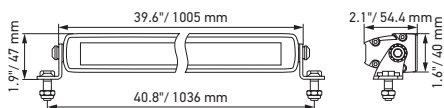

TECHNICAL DETAILS

Technical data

Version	LED Slim Lightbar				LED Double Lightbar
	20"	32"	40"	50"	21.5"
Rated voltage	Multi-voltage				
Operating voltage	10–30 V				
Current consumption	5.7–8 A (12 V) 2.8–3.9 A (24 V)	8.9–12.5 A (12 V) 4.2–6.1 A (24 V)	10.1–14.9 A (12 V) 4.9–7.8 A (24 V)	11.8–19.2 A (12 V) 5.6–10.1 A (24 V)	6.7–14.6 A (12 V) 3.5–7.2 A (24 V)
Power consumption	105 W	165 W	210 W	270 W	200 W
Light function	Spot (offroad only)				
Light source	LED				
Colour temperature	5,700 Kelvin				
Material	Aluminium, black stainless steel bracket				
Weight	1,400 g	1,780 g	2,400 g	3,000 g	2,420 g
Protection class	IP 68, IP 69K				
EMC protection	ECE-R10				
Mounting	Upright / pendant				
Connection	2,000 mm cable with open ends				
Amount of LEDs	21	33	42	54	40
Light performance (effective)	max. 6,000 lm	max. 9,000 lm	max. 12,000 lm	max. 15,000 lm	max. 11,000 lm
Application	For offroad vehicles such as 4x4's, SUV's, Pick-ups, Trucks, Buggy's, Quads				

Technical drawing

Black Magic Lightbar 20" (Slim)

Black Magic Lightbar 32" (Slim)

Black Magic Lightbar 40" (Slim)

Black Magic Lightbar 50" (Slim)

Black Magic Lightbar 21.5" (Double)

ILLUMINATION

The light distribution charts show the ranges of two lights.

Black Magic Lightbar 20", Slim

Black Magic Lightbar 32", Slim

Black Magic Lightbar 40", Slim

Black Magic Lightbar 50", Slim

Black Magic Lightbar 21.5", Double

APPLICATION EXAMPLES

Illumination shown in photo made by one: 1 x 40" Black Magic Slim Lightbar (Hood mount)