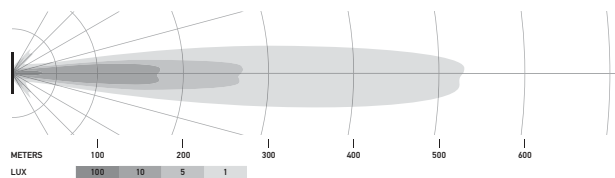

TECHNICAL DETAILS

Technical data

Version	LED Slim Lightbar				LED Double Lightbar
	20"	32"	40"	50"	21.5"
Rated voltage	Multi-voltage				
Operating voltage	10–30 V				
Current consumption	5.7–8 A (12 V) 2.8–3.9 A (24 V)	8.9–12.5 A (12 V) 4.2–6.1 A (24 V)	10.1–14.9 A (12 V) 4.9–7.8 A (24 V)	11.8–19.2 A (12 V) 5.6–10.1 A (24 V)	6.7–14.6 A (12 V) 3.5–7.2 A (24 V)
Power consumption	105 W	165 W	210 W	270 W	200 W
Light function	Spot (offroad only)				
Light source	LED				
Colour temperature	5,700 Kelvin				
Material	Aluminium, black stainless steel bracket				
Weight	1,400 g	1,780 g	2,400 g	3,000 g	2,420 g
Protection class	IP 68, IP 69K				
EMC protection	ECE-R10				
Mounting	Upright / pendant				
Connection	2,000 mm cable with open ends				
Amount of LEDs	21	33	42	54	40
Light performance (effective)	max. 6,000 lm	max. 9,000 lm	max. 12,000 lm	max. 15,000 lm	max. 11,000 lm
Application	For offroad vehicles such as 4x4's, SUV's, Pick-ups, Trucks, Buggy's, Quads				

Technical drawing

Black Magic Lightbar 20" (Slim)

Black Magic Lightbar 32" (Slim)

Black Magic Lightbar 40" (Slim)

Black Magic Lightbar 50" (Slim)

Black Magic Lightbar 21.5" (Double)

ILLUMINATION

The light distribution charts show the ranges of two lights.

Black Magic Lightbar 20", Slim

Black Magic Lightbar 32", Slim

Black Magic Lightbar 40", Slim

Black Magic Lightbar 50", Slim

Black Magic Lightbar 21.5", Double

APPLICATION EXAMPLES

Illumination shown in photo made by one: 1 x 40" Black Magic Slim Lightbar (Hood mount)