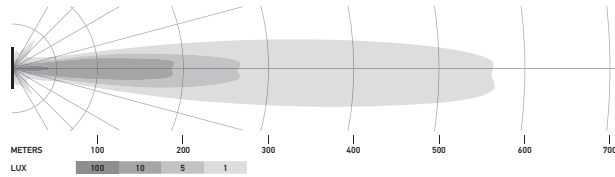

ILLUMINATION

The light distribution charts show the ranges of two lights.

APPLICATION EXAMPLES