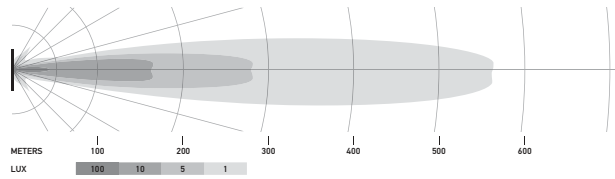

ILLUMINATION

The light distribution charts show the ranges of two lights.